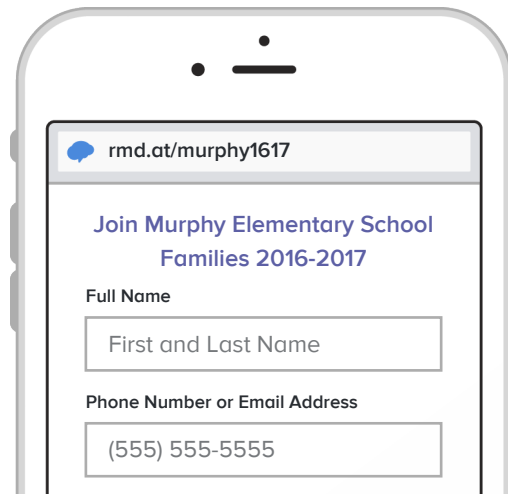

Sign up for important updates from Murphy Elem..

Get information for **Murphy Elementary School** right on your phone—not on handouts.

Pick a way to receive messages for **Murphy Elementary School Families 2016-2017**:

A If you have a smartphone, get push notifications.

On your iPhone or Android phone, open your web browser and go to the following link:

rmd.at/murphy1617

Follow the instructions to sign up for Remind. You'll be prompted to download the mobile app.