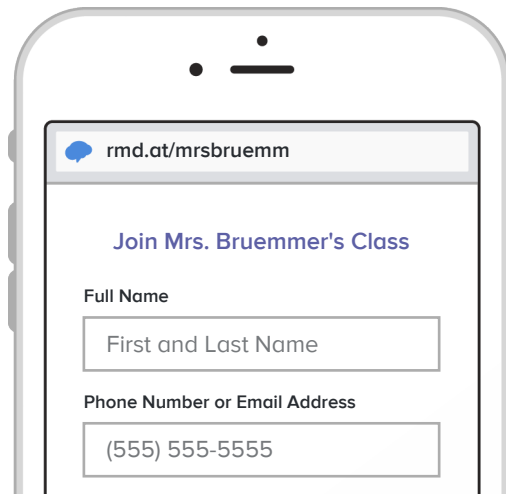

Sign up for important updates from R. Bruemmer.

Get information for **Murphy Elementary School** right on your phone—not on handouts.

Pick a way to receive messages for **Mrs. Bruemmer's Class**:

A If you have a smartphone, get push notifications.

On your iPhone or Android phone, open your web browser and go to the following link:

rmd.at/mrsbruemm

Follow the instructions to sign up for Remind. You'll be prompted to download the mobile app.

B If you don't have a smartphone, get text notifications.